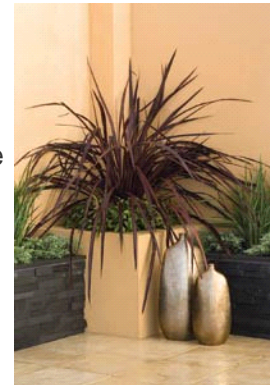

From leaves to litter, the Gator Grabber's powerful tooth-lined jaws chomp down and hold almost anything. No need to bend and strain—simply grab it, dump it and you're done. Features durable poly-fiber jaws and adjustable heavy-duty powder-coated steel shafts.

Anthony Tesselaar USA Inc.

Color, form and habit all ensure that Festival cordyline is one of the most dramatic new plants available. Striking burgundy strap-like leaves and glossy cascading foliage make the basal branching cordyline stand out in any garden or container.

Goldsmith Seeds

The Primera primula series from Goldsmith is excellent for fall production and sales. With large, long-lasting flowers and plenty of buds, this series is perfect for indoor tabletop décor or for outdoor gardens. Primera is available in 12 colors and a mixture.

Tempest in a Teapot

Taken as a look at Americana, glorified junk or even recycled history, this 7 Strand Teapot Chime makes the perfect gift for any occasion. All of the silver plate used in the chimes is recycled.

Good Ideas Inc.

Rain Wizard 50 will save otherwise-wasted rainwater for later use in the lawn or garden. Pest and pet proof, it has an attractive barrel look and a brass spigot. For more capacity, connect to other Rain Wizard 50s using the connector kit. Available in four colors.

Pacific Northwest Christmas Tree Association

Get your free Buyers Guide from the growers of the Pacific Northwest, the world's largest supplier of Christmas trees.

This guide contains the type and quantities of Christmas trees available. You'll also find availability on wreaths, cut greens, swags, tree stands and transportation.

Sit In On a Session