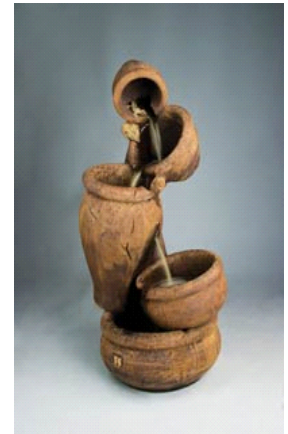

Henri Studio Ltd.

The Balancing Act Fountain stands almost 4 ft. tall and features superb sound and flow as water gushes from jar to jar. The earthy relic's unique finish accentuates the worn and textured surfaces of this premium cast stone creation. Great for decks, patios, balconies and entryways.