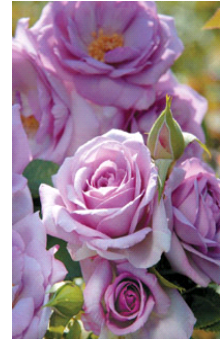

Jackson & Perkins Wholesale Inc.

Each full, ruffled bloom of Enchanted Evening floribunda rose sparkles with a twilight-hued color play. The hypnotic citrus scent beautifully complements the large clusters of lavender blossoms. With excellent disease resistance and a compact, rounded habit, it's perfect for mixed perennial beds, borders and containers.