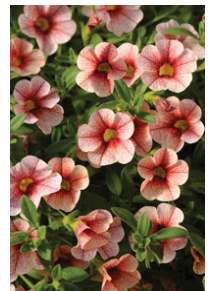

GROWERTALKS

Product Profile

2/15/2009

New Products

Adriana Heikkila

Allsop Home & Garden

Save your deck. Pot Pads will never disintegrate, chip or crumble. Pot Pads sit discretely underneath your pot, elevating your plants, and allowing for easy movement without lifting or scratching your deck surface.

Briggs Nursery LLC

Hakonechloa Beni-kaze is an outstanding Japanese forest grass for the shade garden with soft texture and a natural wind-swept look. Attractive green foliage turns brilliant red in the fall. This 24- to 36-in. by 24- to 36-in. plant is perfect in Zone 5.