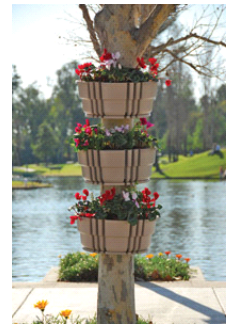

Briggs Nursery LLC

Hakonechloa Beni-kaze is an outstanding Japanese forest grass for the shade garden with soft texture and a natural wind-swept look. Attractive green foliage turns brilliant red in the fall. This 24- to 36-in. by 24- to 36-in. plant is perfect in Zone 5.

Four Star Greenhouse Inc.

From the large yellow-tipped orange flowers to the unique greenish seed heads, Proven Selections Gaillardia Oranges & Lemons provides extra-long seasonal interest in the landscape. A low-maintenance plant for full sun.

Garden-Aire LLC

Garden-Aire introduces the Flexit Planter, an innovative, semi-circular planter that flexes to fit around most trees, columns, posts and poles. The Flexit Planter is made in the USA with recycled content and is available in three colors.

Haddonstone Ltd

The Herculean Bowl is an impressively large jardinière, which will make an impact in any setting. The design features festoons of fruit including pears, plums and grapes, bound together with ribbons and swags.