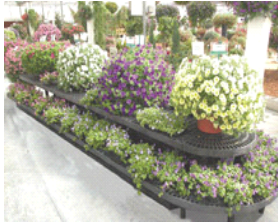

Rosso's International

Go green with biodegradable planters made of bamboo husks. These pots contain no chemicals or artificial components and utilize vegetable dyes to add color. When disposed in a landfill they decompose to organic bamboo dust in a matter of months. Sizes vary from 12 in. to 3.5 in. and come with matching saucer.